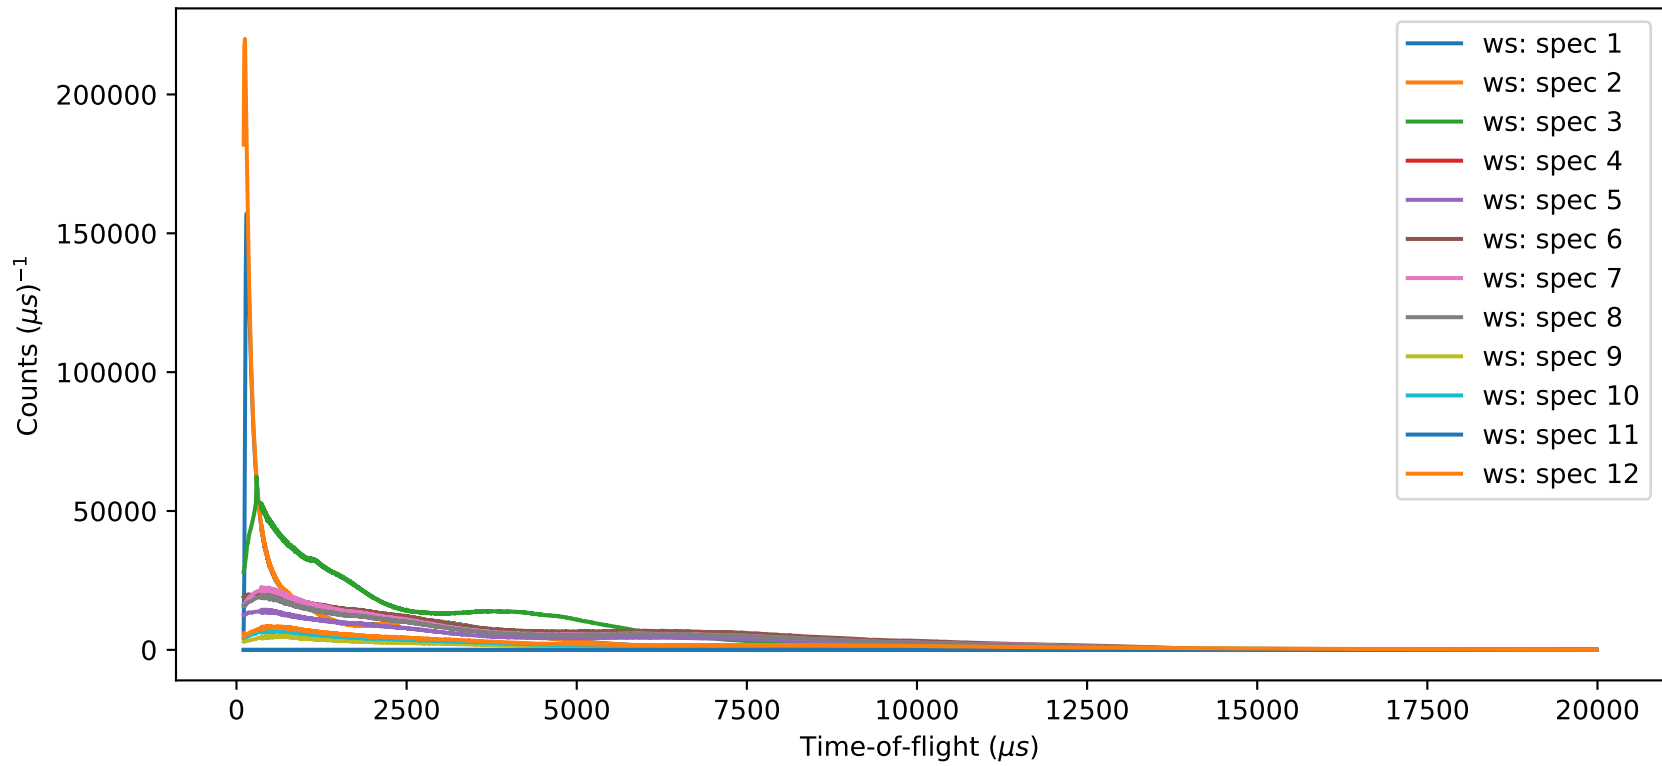

Line Plots: Color Cycle

Default

Custom