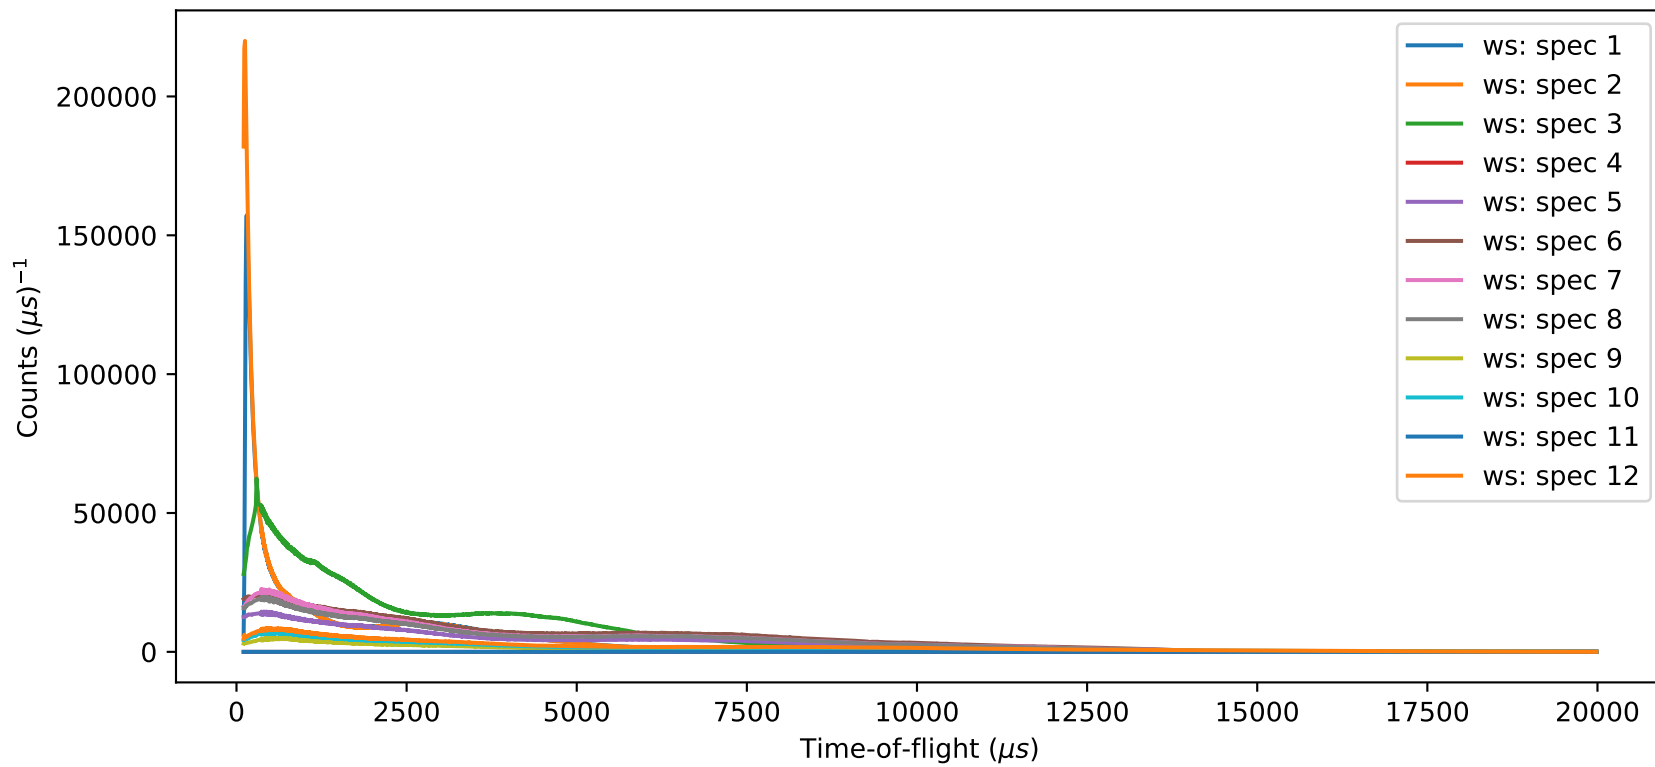

Line Plots: Color Cycle

Default

Custom